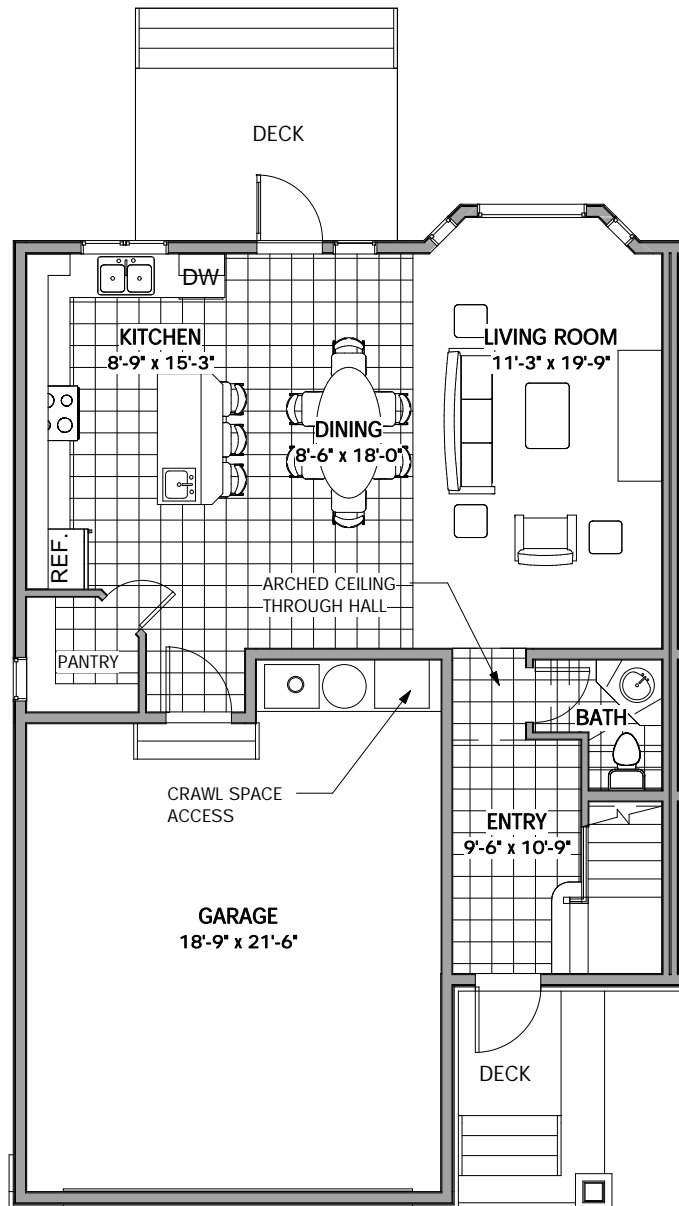

West Pointe

"Where home is more than an address - it's a lifestyle"

Lot 13 - Main Floor
1/8" = 1'-0"

ALVIN
REINHARD
FRITZ
ARCHITECT INC.

Collaborating to Passionately Create Inspired Architectural Environments