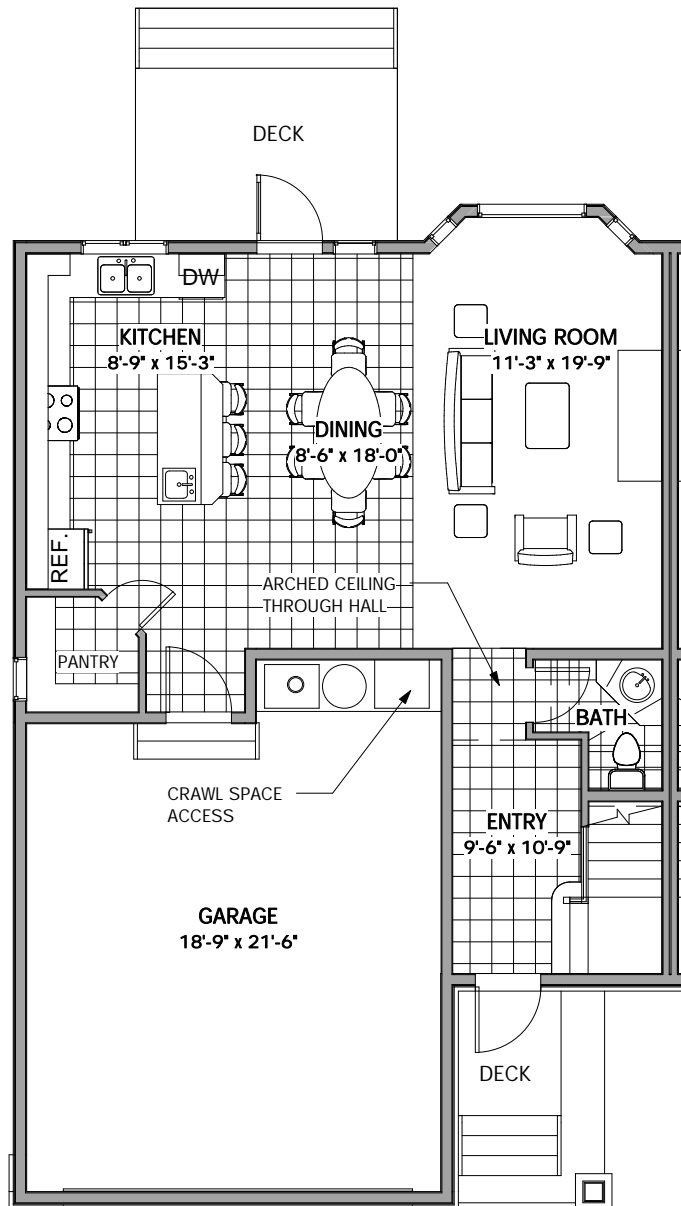

West Pointe

"Where home is more than an address - it's a lifestyle"

Lot 11 - Main Floor
1/8" = 1'-0"

ALVIN
REINHARD
FRITZ
ARCHITECT INC.

Collaborating to Passionately Create Inspired Architectural Environments